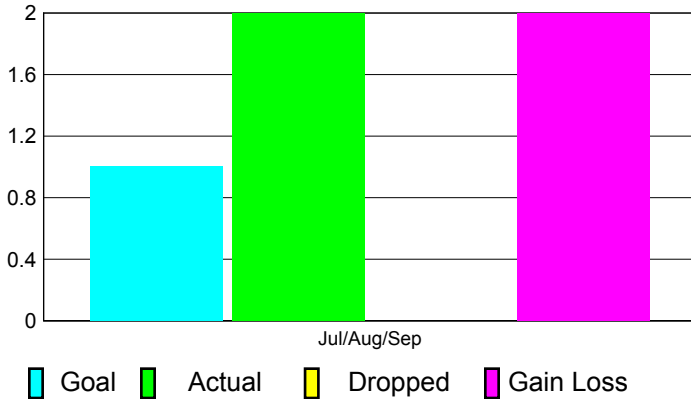

2012-2013 GMT Reports for District (or Undistricted) **District 321C2**

GMT: **VINOD KHANNA**

Location: **INDIA**

GMT CA: **6**

CLUBS

Club Results
2012-2013

Clubs
2011-2012

Month	New Club Goal	Actual New Clubs	Actual Dropped Clubs	Gain/Loss of Clubs	Gain/Loss of Clubs
Jul/Aug/Sep	1	2	0	2	0
Totals	1	2	0	2	0

Club Results 2012-2013

Goal, New, Dropped, Gain/Loss

Comparison of Club Gain/Loss

Current Year Compared to the Previous Year

YTD Status Quo Clubs 2012-2013

Status Quo Clubs Compared to Status Quo Members

MEMBERSHIP