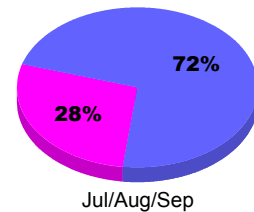

Membership Results
2012-2013

Membership
2011-2012

Month	Net Memb Goal	Actual New Memb	Actual Dropped Memb	Gain/Loss of Memb	Gain/Loss of Memb
Jul/Aug/Sep	10	471	-173	298	-10
Totals	10	471	-173	298	-10

Membership Results 2012-2013

Goal, New, Dropped, Gain/Loss

Comparison of Membership Gain/Loss

Current Year Compared to the Previous Year

Gender Comparison 2012-2013

Male Female