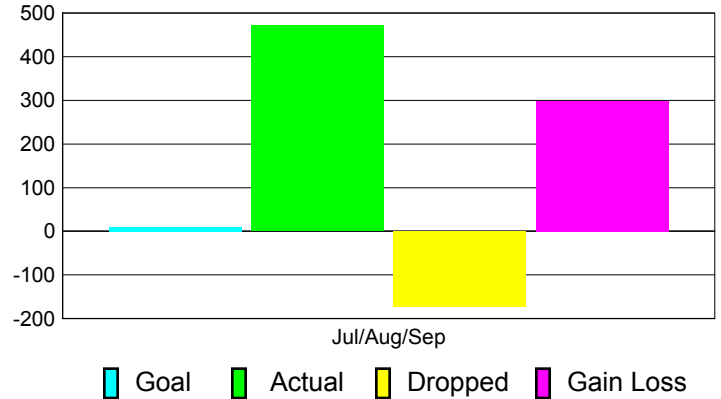

Membership Results 2012-2013

Goal, New, Dropped, Gain/Loss