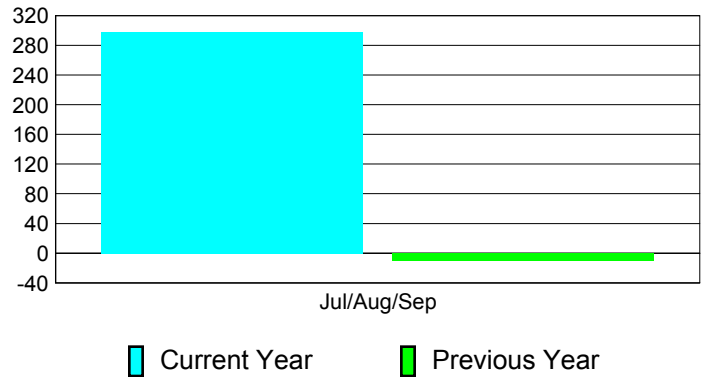

Comparison of Membership Gain/Loss

Current Year Compared to the Previous Year